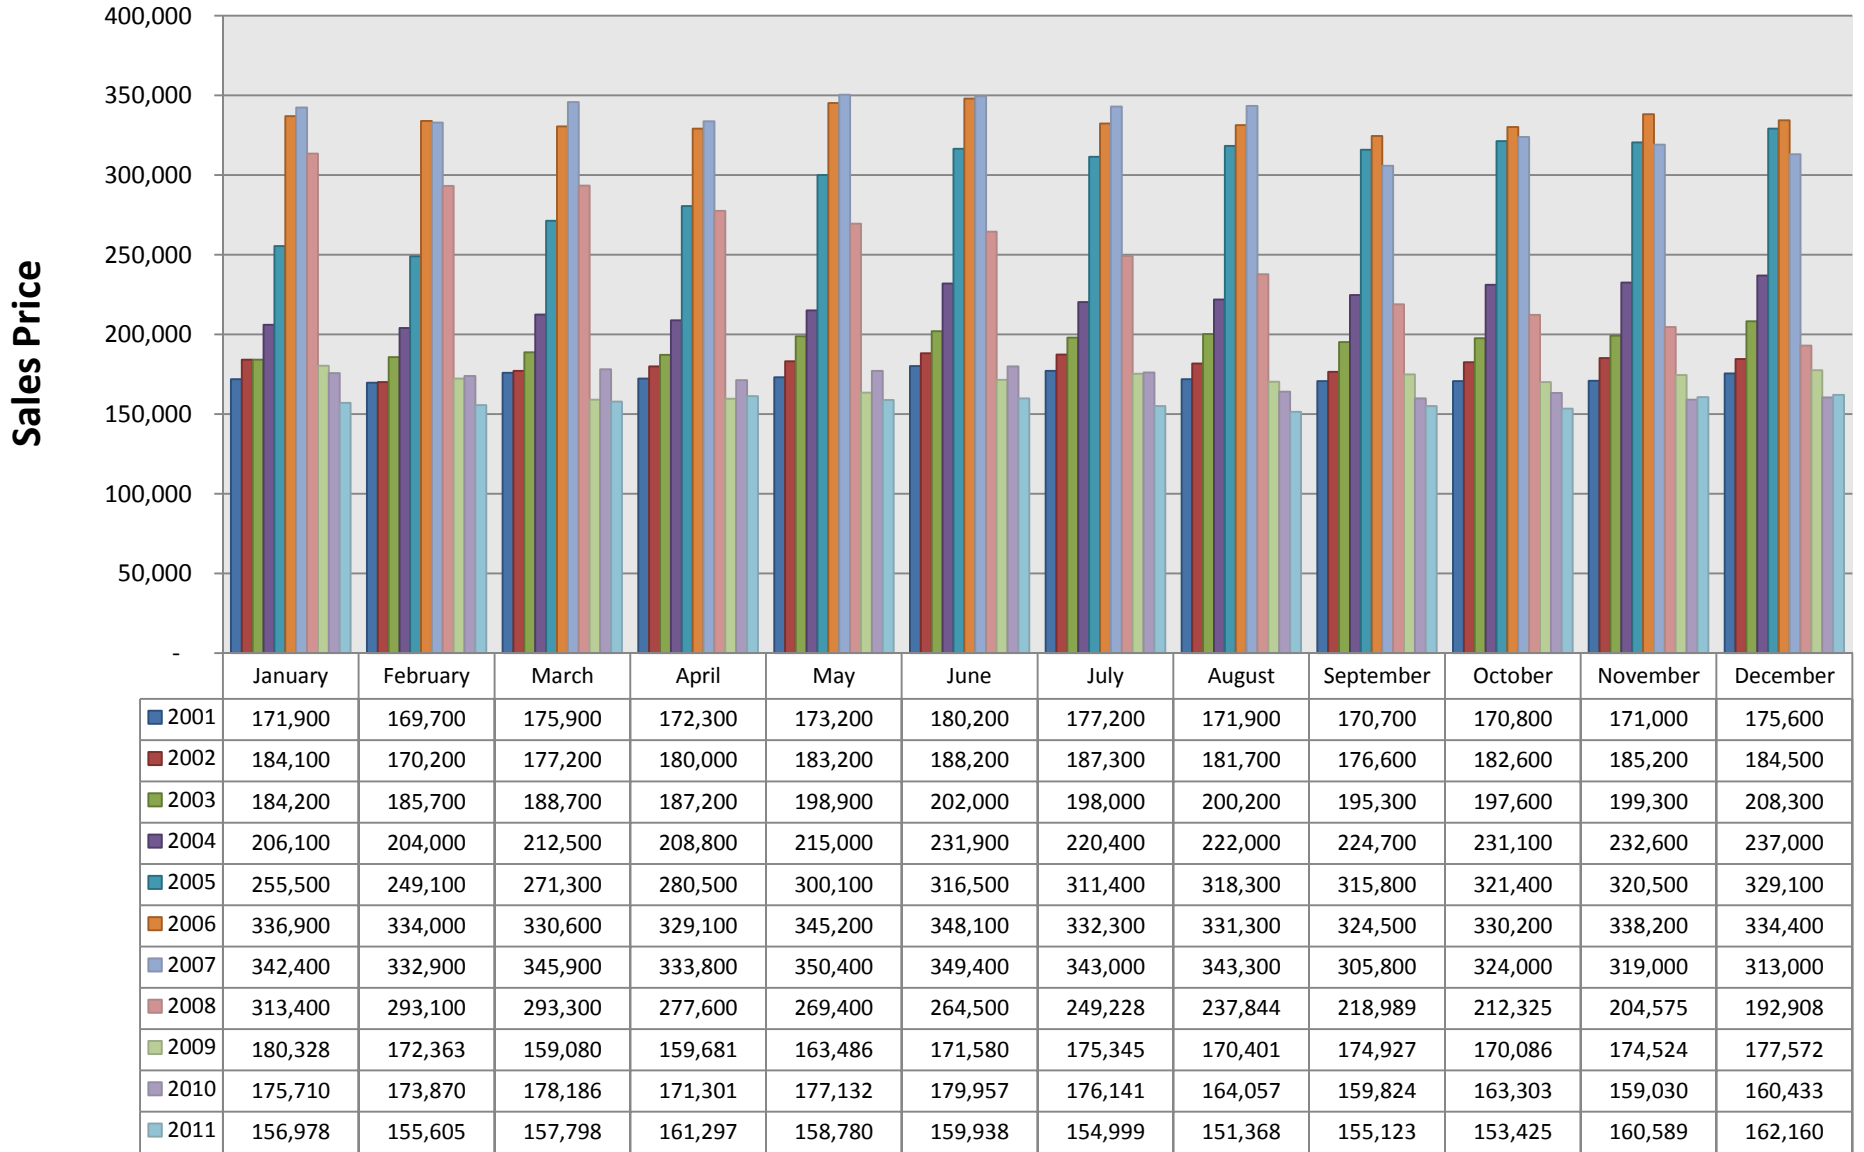

ARIZONA REGIONAL MULTIPLE LISTING SERVICE, INC.
Average Sales Price Per Month

This representation is based in whole or in part on the data supplied by ARMLS. ARMLS does not guarantee nor is in any way responsible for its accuracy. Data maintained by ARMLS may not reflect all real estate activity in the market.