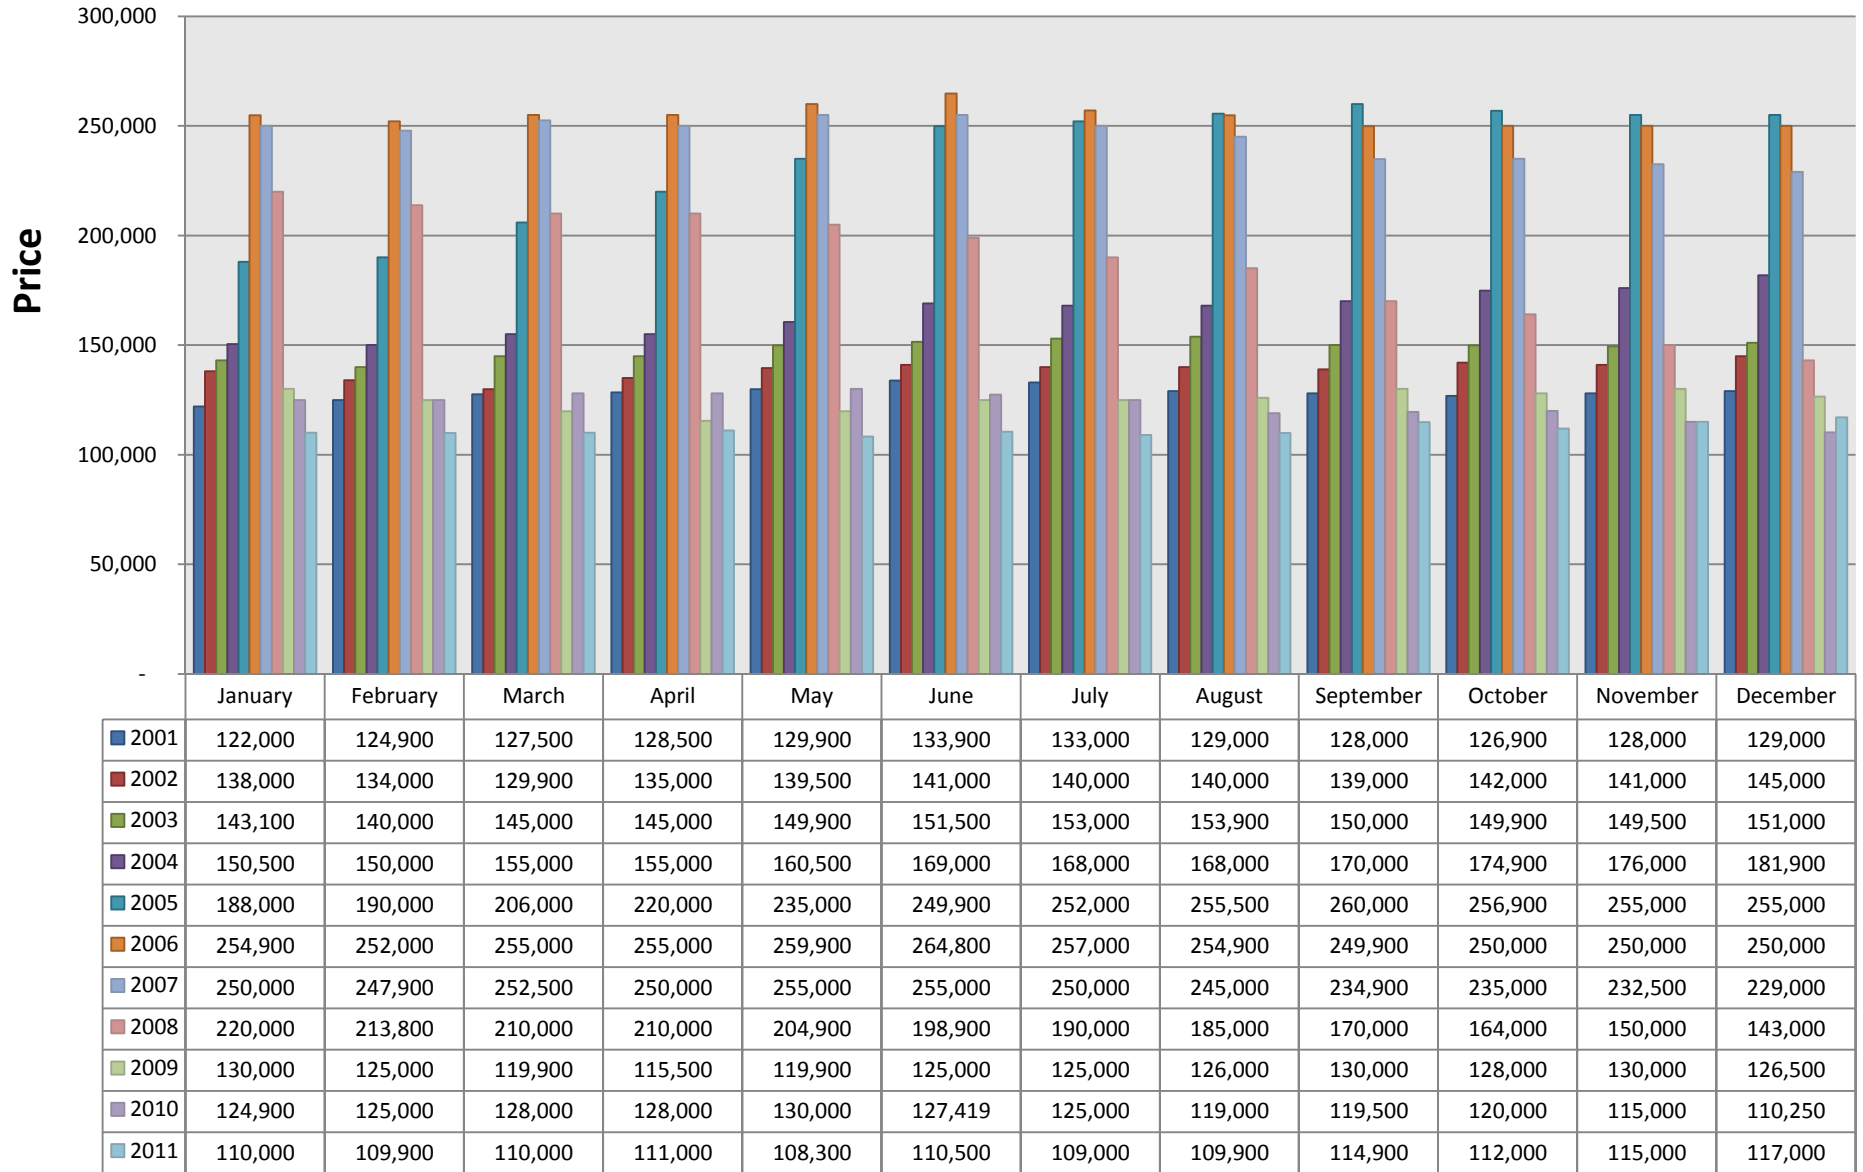

ARIZONA REGIONAL MULTIPLE LISTING SERVICE, INC.
Home Sales Median Price Per Month

This representation is based in whole or in part on the data supplied by ARMLS. ARMLS does not guarantee nor is in any way responsible for its accuracy. Data maintained by ARMLS may not reflect all real estate activity in the market.