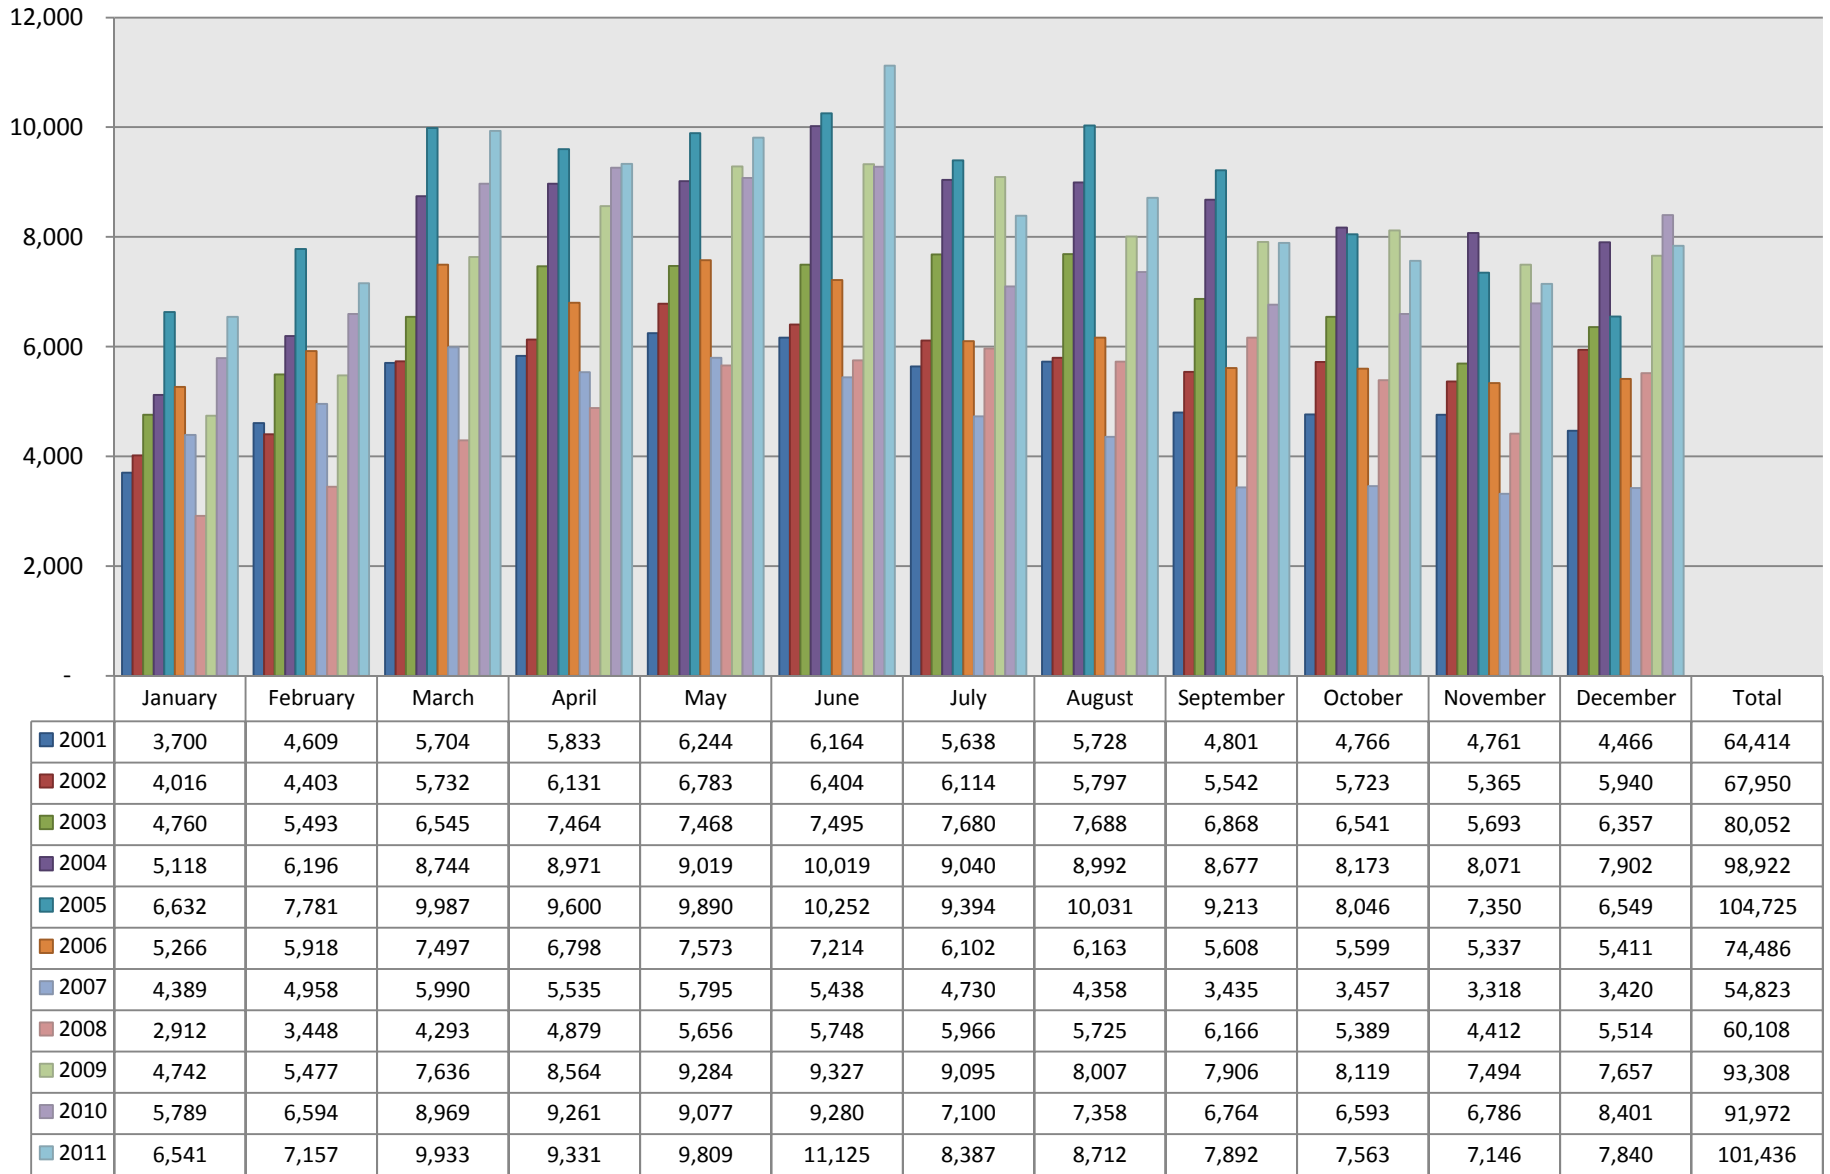

**ARIZONA REGIONAL MULTIPLE LISTING SERVICE, INC.**  
**Home Sales Per Month**

This representation is based in whole or in part on the data supplied by ARMLS. ARMLS does not guarantee nor is in any way responsible for its accuracy. Data maintained by ARMLS may not reflect all real estate activity in the market.