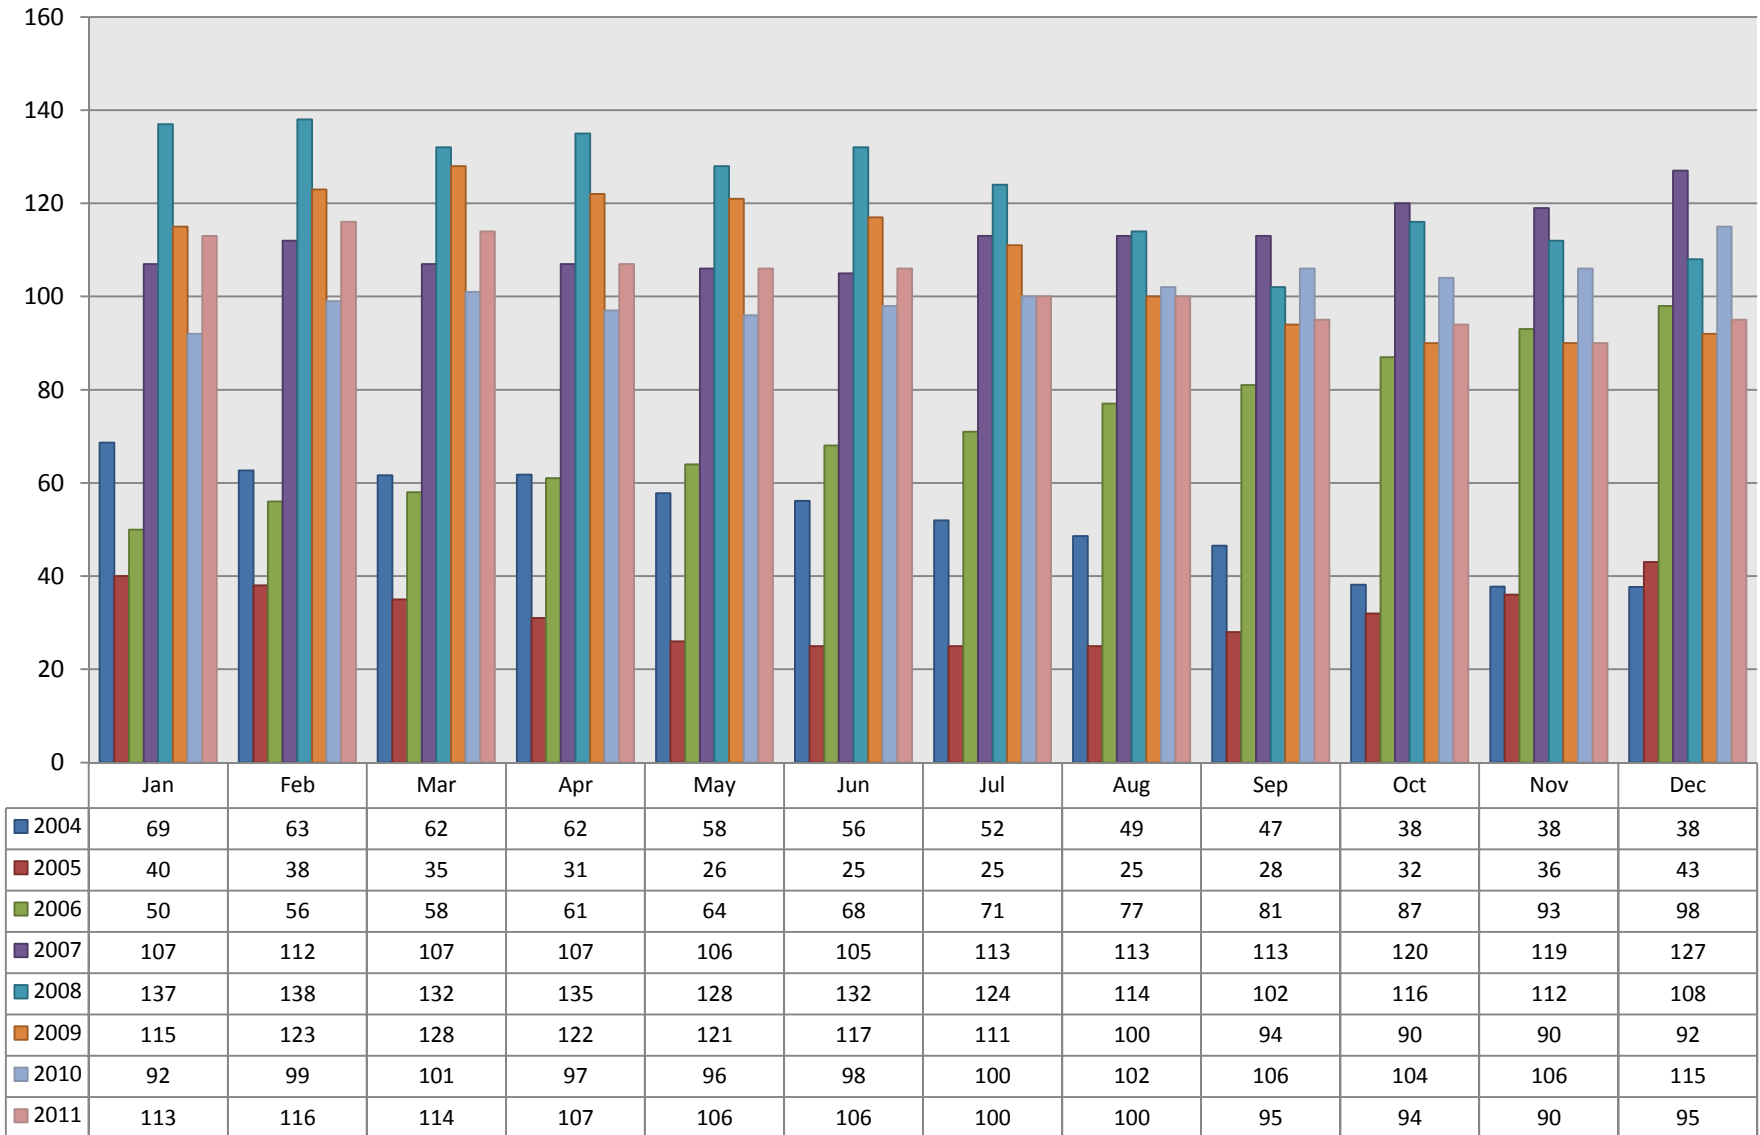

**ARIZONA REGIONAL MULTIPLE LISTING SERVICE, INC.
Average Cumulative Days on Market for Sold Listings**

This representation is based in whole or in part on the data supplied by ARMLS. ARMLS does not guarantee nor is in any way responsible for its accuracy. Data maintained by ARMLS may not reflect all real estate activity in the market.